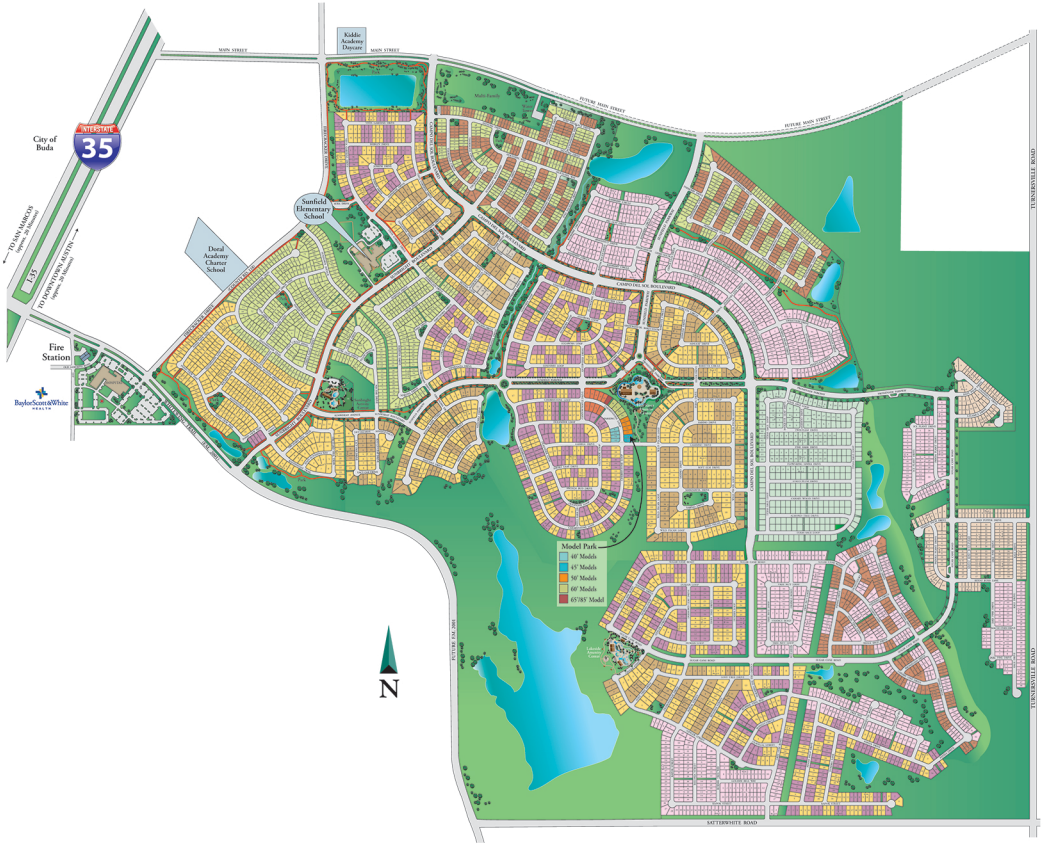

### 40' Homesites

- Centex
- Taylor Morrison

### 60' Homesites

- Castlerock Communities
- Chesmar Homes

### Wide & Shallow 65' x 85' Homesites

- David Weekley Homes

- 40' Unassigned
- 45' Unassigned
- 50' Unassigned
- 60' Unassigned

### Amenities

- Sunbright Amenity Center
- Lazy River Amenity Center
- Lakeside Amenity Center
- Pocket Parks
- Covered Drive-thru Mailbox Kiosks
- Catch & Release Lakes

Hike & Bike System 16+ Miles